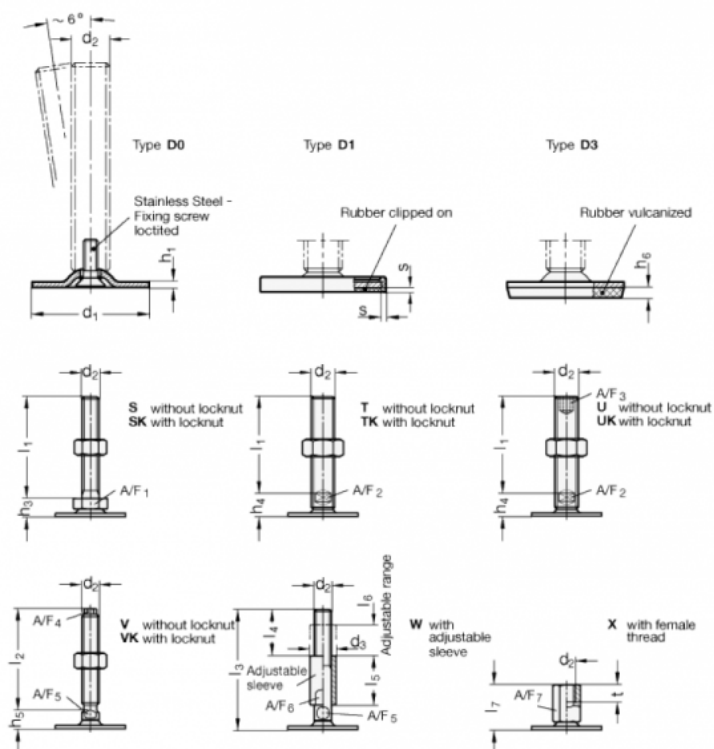

Article number: 204180M850D1S

Description: E+G levelling foot
GN 41-80-M8-50-D1-S

Note: S Without nut, External hexagon at the bottom

Measures

A/F1	= 17
d1	= 80
d2	= M8
h1	= 3
h3	= 11
h6	=
l1	= 50
s	= 2